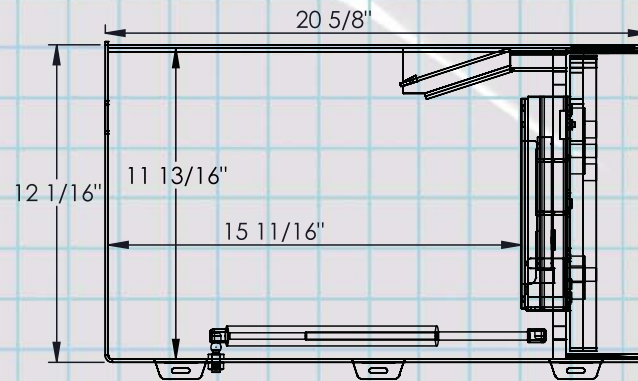

NIGHT PROTECTOR

*FLOOR SAFE
1" STEEL DOOR
WITH DEPOSITORY*