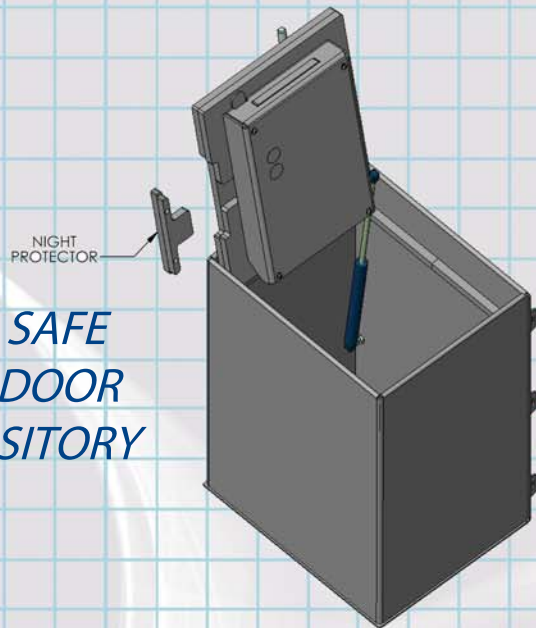

NIGHT PROTECTOR

*FLOOR SAFE
1" STEEL DOOR
WITH DEPOSITORY*