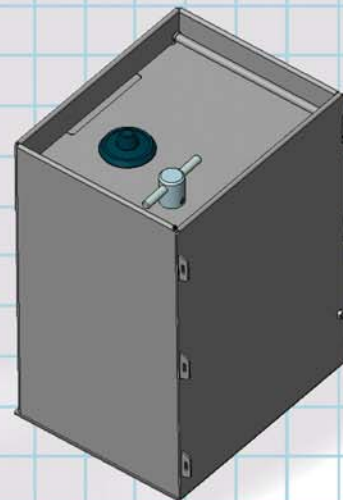

**SECURIFORT**

- ❖ Full size door
- ❖ Re-locking device with 1/4 inch hard plate
- ❖ Convenient removable plug for overnight protection
- ❖ 1 inch thick door (C rated)

**Floor Safe  
1" steel door  
with depository**

## SPECIFICATIONS:

- ◆ FRONT FRAME BUILT IN 1/4" THICK SOLID STEEL.
- ◆ DOOR MADE OF 1" THICK SOLID STEEL.
- ◆ DOOR IS LOCKED BY A MASSIVE SLIDING PLATE OF 1/2" X 5".
- ◆ REMOVABLE NIGHT PROTECTOR FOR DEPOSIT PLATE OF 1/2" X 5"
- ◆ THE MECHANISM IS PROTECTED BY A HARD PLATE 1/4" THICK.
- ◆ THE MECHANISM IS ALSO PROTECTE BY A 3 WHEEL COMBINATION LOCK THAT IS CONNECTED TO RELOCKING DEVICES IN CASE OF FORCED ENTRY ATTEMPT.
- ◆ FLOOR DEPOSIT OPENING 1/2" x 6".
- ◆ FLOOR COVER INCLUDED.
- ◆ CUBIC CAPACITY: 2798 CU IN.
- ◆ APPROX WEIGHT: 142 LBS.
- ◆ COLOR: CHARCOAL GREY.

# SECURIFORT

NIGHT PROTECTOR

*FLOOR SAFE  
1" STEEL DOOR  
WITH DEPOSITORY*

**FS-C121516-SLOT**

[www.securifort.com](http://www.securifort.com)