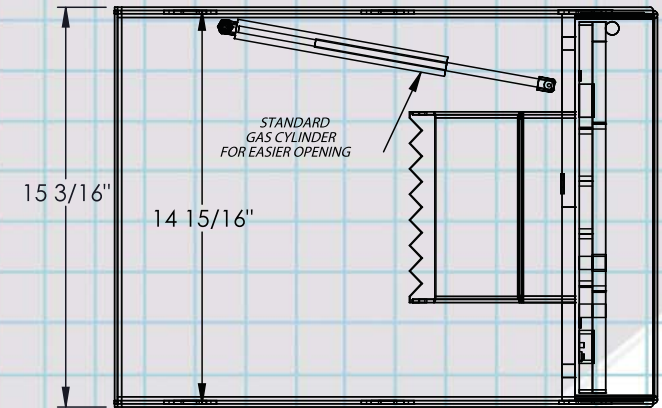

NIGHT PROTECTOR

*FLOOR SAFE
1" STEEL DOOR
WITH DEPOSITORY*