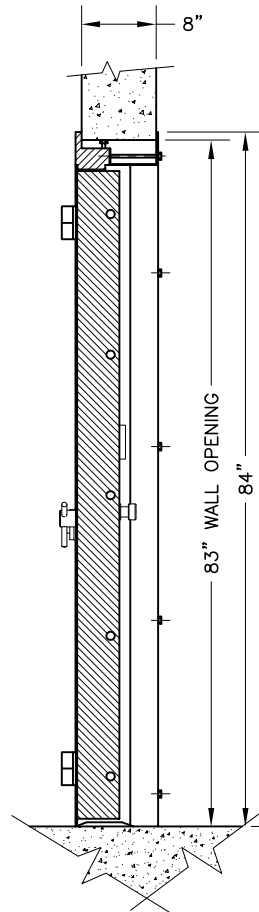

HORIZONTAL CROSS SECTION

ELEVATION

VERTICAL CROSS SECTION

Wall Opening

APPROX. WEIGHT= 855 lbs.

SECURIFORT
 INC

TITLE

**32" x 78" h. Clear Open.
 Class A 4 hours
 INSULATED VAULT DOOR.**

DRAWING NO	DRAWN BY	DATE		
	RM	20	05	09
ITEM NO		FD-TA078032-CLA		