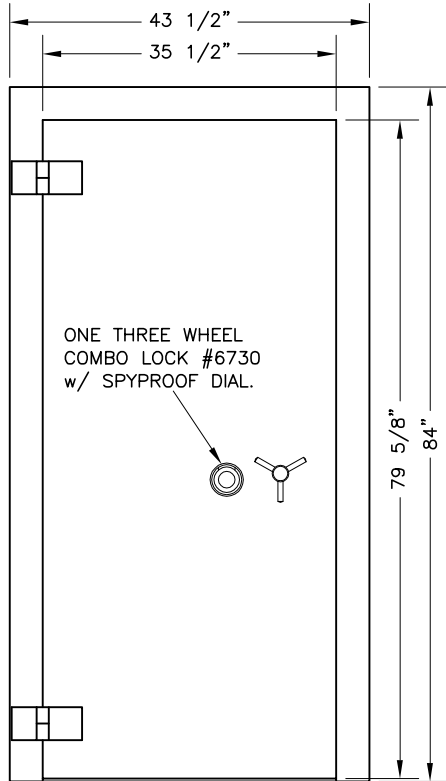

HORIZONTAL CROSS SECTION

ELEVATION

VERTICAL CROSS SECTION

Wall Opening

APPROX. WEIGHT= 855 lbs.

SECURIFORT
 INC

TITLE

**32" x 78" h. Clear Open.
 Class A 4 hours
 INSULATED VAULT DOOR.**

DRAWING NO	DRAWN BY	DATE		
	RM	20	05	09
ITEM NO		FD-TA078032-CLA		