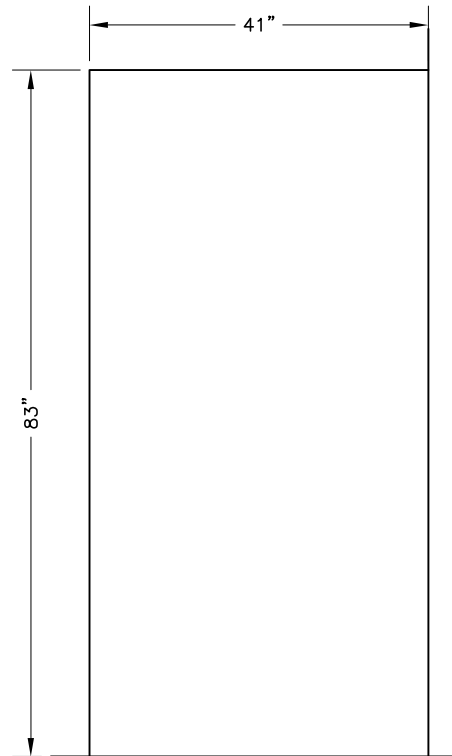

HORIZONTAL CROSS SECTION

ELEVATION

VERTICAL CROSS SECTION

Wall Opening

APPROX. WEIGHT= 855 lbs.

SECURIFORT
 INC

TITLE

**32" x 78" h. Clear Open.
 Class A 4 hours
 INSULATED VAULT DOOR.**

DRAWING NO	DRAWN BY	DATE		
	RM	20	05	09
ITEM NO		FD-TA078032-CLA		